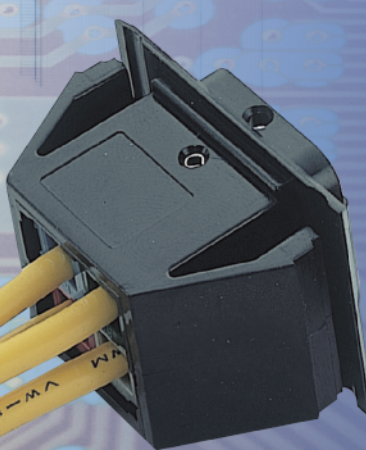

## Battery Modular Connectors

ELECTRICAL TERMINAL & CONNECTOR MANUFACTURE E131576 E131576

**K.S. TERMINALS INC.**  
No.8, ZHANGBIN E. 3rd ROAD, XIANXI TOWNSHIP,  
CHANGHUA COUNTY 507, TAIWAN  
MAIL/P.O.BOX 66, XIANXI, TAIWAN. 507  
SALES/TEL:886-4-7582765 FAX:886-4-7582786  
ADM./TEL:886-4-7580001 FAX:886-4-7580003  
<http://www.ksterminals.com.tw>  
E-Mail:exp@ksterminals.com.tw